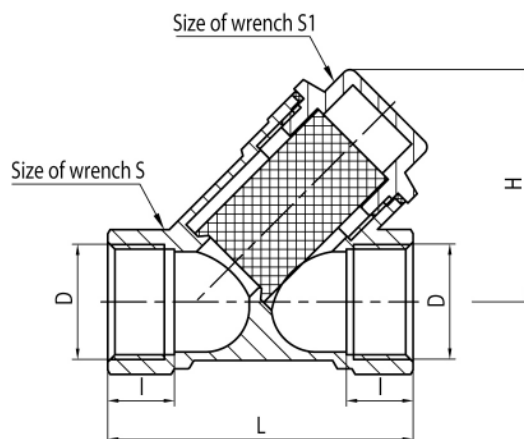

Skew filters PIZA

Shot blasted skew filter

DN	Code	Dimensions							EAN13
		Size	D	L	I	H	S	S1	
15	4990000	1/2"	G1/2	55	12	40	25	20	5907451935552
20	4990010	3/4"	G3/4	66	12	50	30	23	5907451935569
25	4990020	1"	G1	74	12	52	37	23	5907451935576
32	4990030	1 1/4"	G1 1/4	94,5	14	63	48	32	5907451909706
40	4990040	1 1/2"	G1 1/2	100	15	72	55	38	5907451909713
50	4990050	2"	G2	113	15	88	68	45	5907451909720

Used materials:

body, plug: brass; insert:
steel mesh; plug seal: PTFE.

Finish:

body, plug: brass